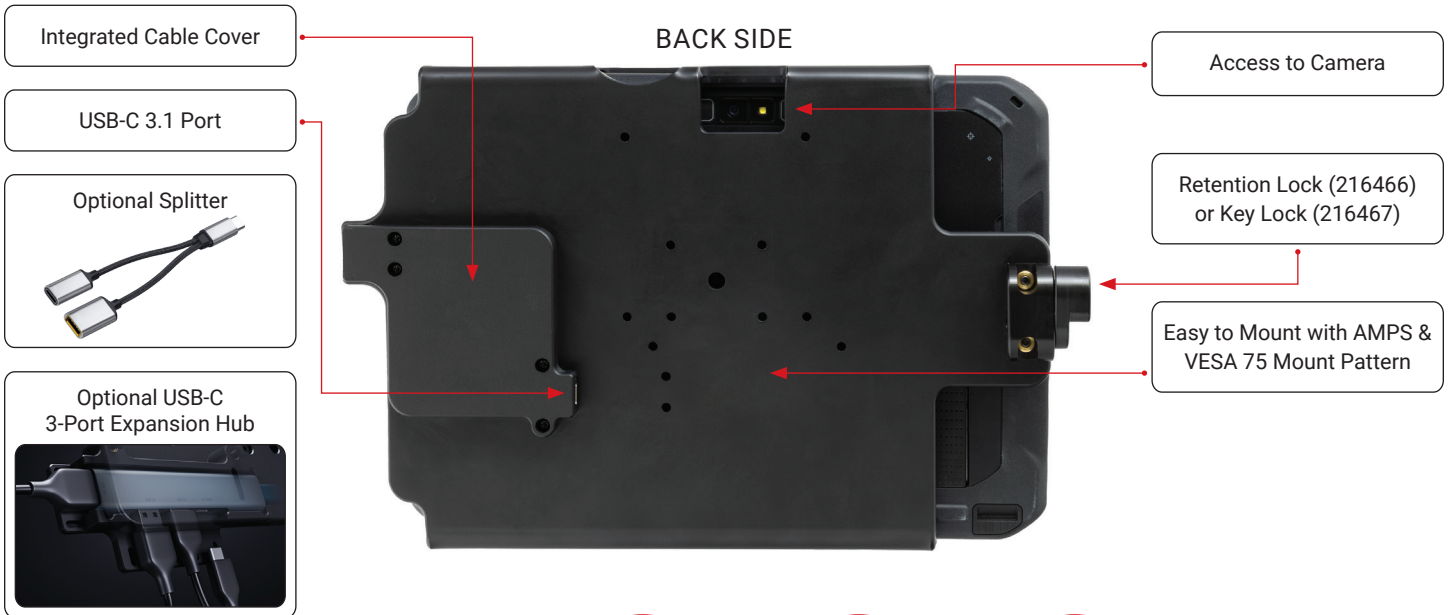

DIRECT USB-C CHARGING CRADLES FOR ZEBRA ET60 | ET65

Welcome to Better Mounting.

- Designed to fit the Zebra ET60 | ET65 tablet for a secure mount to keep your device protected from wear and tear.
- Direct USB-C access between the tablet and cradle provides simultaneous rapid charging and high-speed data transfer under Power Delivery (PD) 3.1 standard.
- USB-C 3.1 connections allow for integration between multiple accessories like scanners, keyboards, and more.
- Rigorously tested for forklift vibration (16Grms), USB-C insertion (20K) to ensure your tablet remains securely docked and fully functional in the harshest work environments.

DIRECT USB-C CHARGING CRADLES FOR ET60 | ET65

FRONT SIDE

BACK SIDE

POWER SUPPLIES:

PART #	DESCRIPTION	MSRP
216466	Direct USB-C Charging Cradles for Zebra ET60 ET65 with Retention Lock	\$149.99
216467	Direct USB-C Charging Cradles for Zebra ET60 ET65 with Key Lock	\$164.99

*Hard-wired power supply may require DC step down converter.