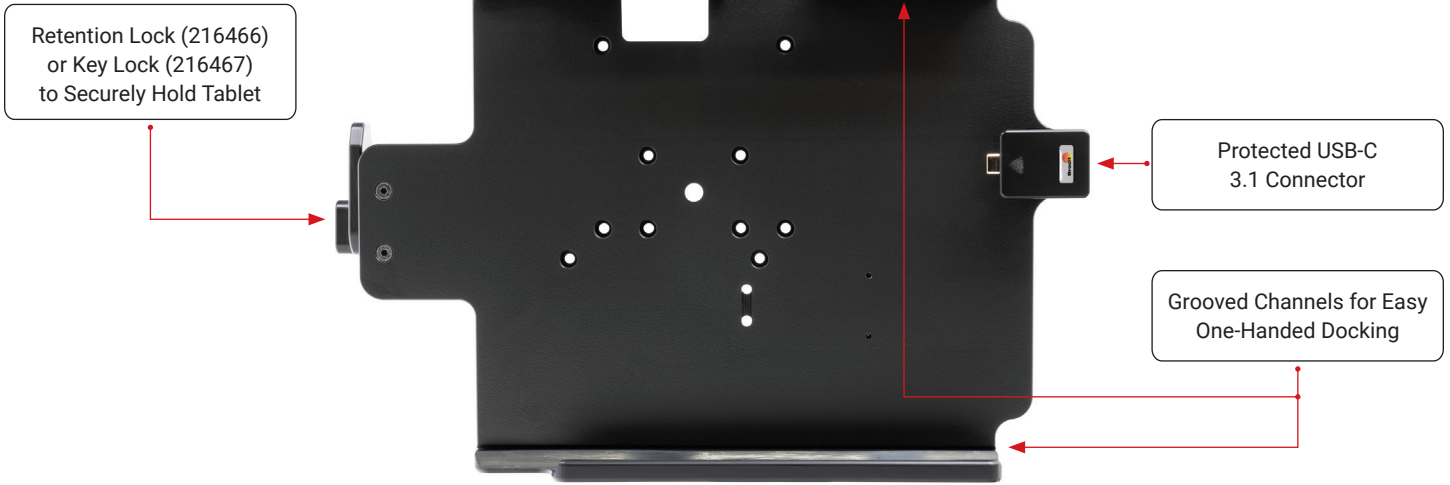

DIRECT USB-C CHARGING CRADLES FOR ZEBRA ET60 | ET65

Welcome to Better Mounting.

- Designed to fit the Zebra ET60 | ET65 tablet for a secure mount to keep your device protected from wear and tear.
- Direct USB-C access between the tablet and cradle provides simultaneous rapid charging and high-speed data transfer under Power Delivery (PD) 3.1 standard.
- USB-C 3.1 connections allow for integration between multiple accessories like scanners, keyboards, and more.
- Rigorously tested for forklift vibration (16Grms), USB-C insertion (20K) to ensure your tablet remains securely docked and fully functional in the harshest work environments.

DIRECT USB-C CHARGING CRADLES FOR ET60 | ET65

FRONT SIDE

BACK SIDE

POWER SUPPLIES:

PART #	DESCRIPTION	MSRP
216466	Direct USB-C Charging Cradles for Zebra ET60 ET65 with Retention Lock	\$149.99
216467	Direct USB-C Charging Cradles for Zebra ET60 ET65 with Key Lock	\$164.99

*Hard-wired power supply may require DC step down converter.