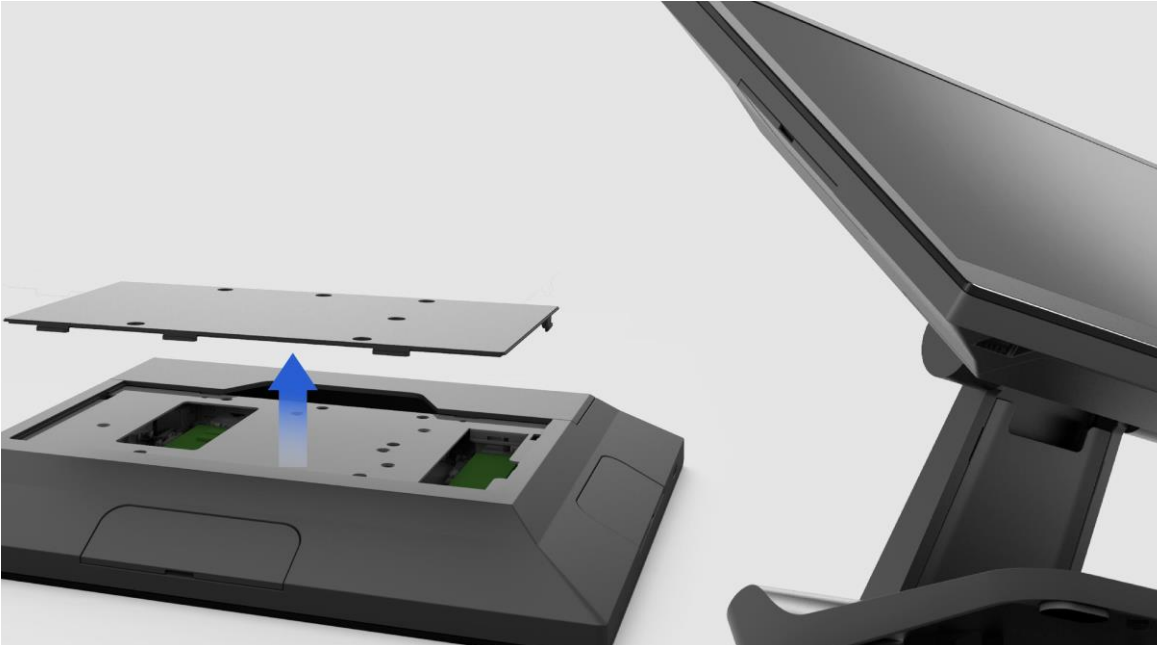

Onboard Ethernet, WiFi and Bluetooth and a host of retail-specific ports provide extensive device and network connectivity.

Modular Peripheral Support

Bezel-mounted peripheral options allow you to seamlessly add device functionality to meet your specific needs.

Service ability

Easy entry service doors allows for ready access to memory and storage devices. A conveniently located front USB port simplifies troubleshooting.

Versatility

To create the ideal user experience, ASCENT can be placed in portrait or landscape orientation and positioned at various viewing angles.

Configurability

An array of easily attached, embedded peripherals allow ASCENT to be configured for any use case.

CAMERA

LCM DISPLAY

11.6" DISPLAY

MSR

**FINGER
PRINT
READER**

iBUTTON