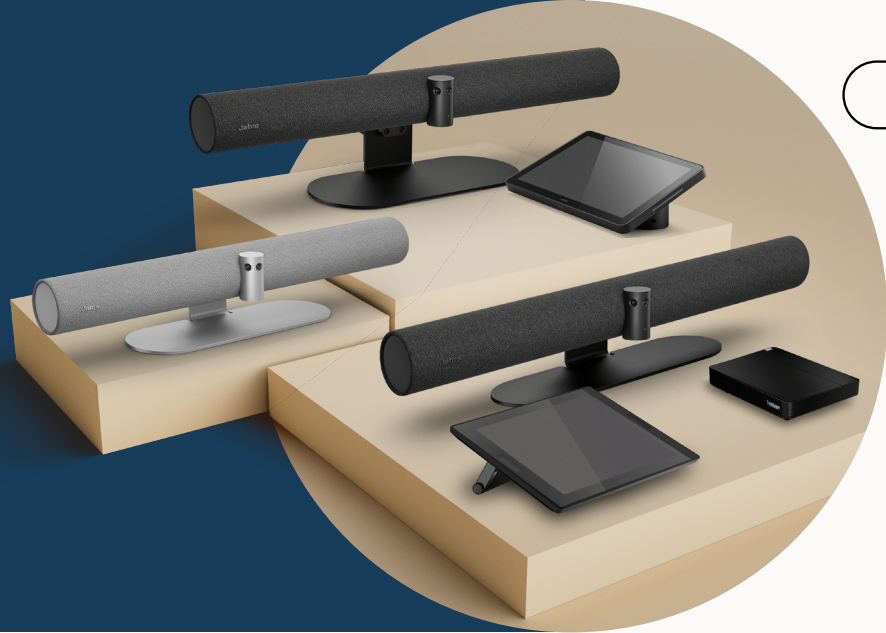

PANACAST 50 SERIES**Dynamic Composition Explained**

Dynamic Composition is a feature available across the PanaCast 50 series that uses powerful onboard AI to deliver close-up views of participants in physical meeting rooms. It gives everyone in the meeting room more visibility on screen, improving the meeting experience for virtual attendees.

Dynamic Composition appears slightly differently between PanaCast 50 products and virtual meeting platforms, so read on for more details.

PANACAST 50 & PANACAST 50 ROOM SYSTEM**Dynamic Composition**

PanaCast 50 and the PanaCast 50 Room System both offer single-stream Dynamic Composition. Users can see close-ups of up to the four most recent speakers in a meeting room, all in one video stream.

Multi-stream Dynamic Composition (powering Microsoft IntelliFrame) is available for PanaCast 50 (when used as part of a room system) and PanaCast 50 Room System. This shows users 3 separate video streams from the meeting room: the current speaker, the previous speaker, and a panoramic room view.

This Single-stream Dynamic Composition experience gives users a close-up view of up to 4 of the most recent in-room speakers, along with a full 180-degree view of the room - all in the same video stream.